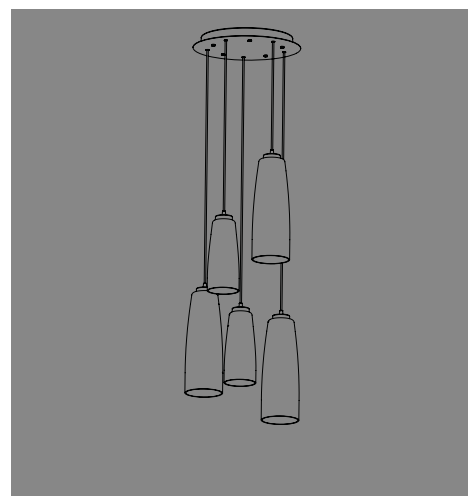

## BONNIE e CLYDE

SUSPENSION

Mouth-blown glass handcrafted on standstill mold with "rigadin" relief finish in two different shapes and various colours. Matt grey or white painted metal parts. Grey fabric cables. Canopies are not included. Select a canopy from the following pages to create a single or multi light pendant.

#### Rosone tondo per sospensioni multiple / Round canopy for hanging multiple lamps

4,6  
1,8"  34  
13,4"

**Rosone per sospensione 3 luci**  
**Canopy for hanging lamp 3 lights**

**ZA-LGR0063** grigio / grey  
**ZA-LGR0073** bianco / white

Luci disposte sullo stesso livello  
Lights on the same level:  
Ø max 25 cm - 9,8 in

Disponibile su richiesta con finitura calamina / Available on request with calamine finish

4,6  
1,8"  34  
13,4"

**Rosone per sospensione 5 luci**  
**Canopy for hanging lamp 5 lights**

**ZA-LGR0065** grigio / grey  
**ZA-LGR0075** bianco / white

Luci disposte sullo stesso livello  
Lights on the same level:  
Ø max 17 cm - 6,7 in

Disponibile su richiesta con finitura calamina / Available on request with calamine finish