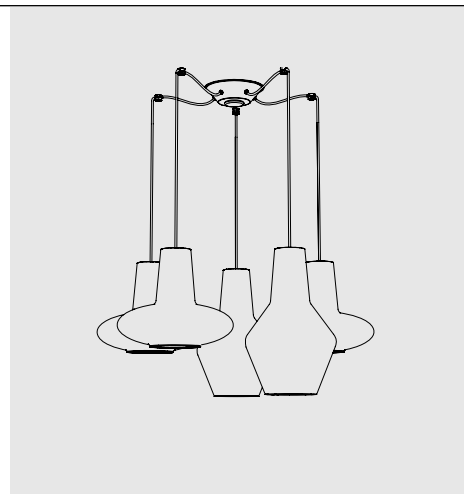

## BONNIE e CLYDE

SUSPENSION

Mouth-blown glass handcrafted on standstill mold with "rigadin" relief finish in two different shapes and various colours. Matt grey or white painted metal parts. Grey fabric cables. Canopies are not included. Select a canopy from the following pages to create a single or multi light pendant.

Luci disposte sullo stesso livello  
Lights on the same level:  
Ø max 25 cm - 9,8 in

Disponibile su richiesta con finitura calamina / Available on request with calamine finish

4,6  
1,8"  34  
13,4"

**Rosone per sospensione 5 luci**  
**Canopy for hanging lamp 5 lights**

## Rosone per sospensioni multiple (supporti di decentramento inclusi) Canopy for hanging multiple lamps (decentralisation supports included)

Esempio d' installazione / Example of installation

**ZA-LGR0004** grigio / grey  
**ZA-LGR0014** bianco / white  
**ZA-LRB0002** ottone brunito  
spazzolato/brushed burnished brass  
**2 luci + 2 supporti**  
**2 lights + 2 supports**

## Rosone per sospensioni multiple (supporti di decentramento esclusi) Canopy for hanging multiple lamps (decentralisation supports not included)

**Rosone per sospensione 1-12 luci**  
**Canopy for hanging lamp 1-12 lights**