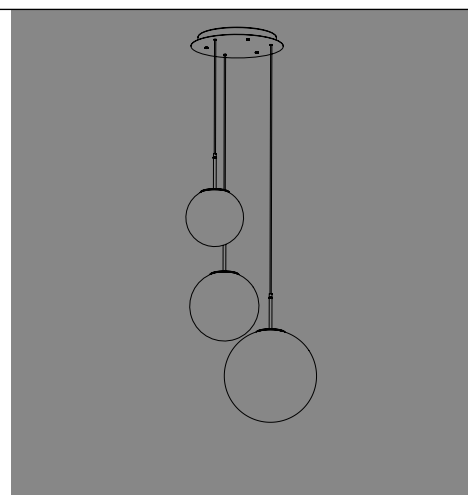

## BONNIE e CLYDE

SUSPENSION

Mouth-blown glass handcrafted on standstill mold with "rigadin" relief finish in two different shapes and various colours. Matt grey or white painted metal parts. Grey fabric cables. Canopies are not included. Select a canopy from the following pages to create a single or multi light pendant.

#### Rosone tondo per sospensioni multiple / Round canopy for hanging multiple lamps

4,6  
1,8"  34  
13,4"

**Rosone per sospensione 3 luci**  
**Canopy for hanging lamp 3 lights**

**ZA-LGR0063** grigio / grey  
**ZA-LGR0073** bianco / white

Luci disposte sullo stesso livello  
Lights on the same level:  
Ø max 25 cm - 9,8 in

Disponibile su richiesta con finitura calamina / Available on request with calamine finish

4,6  
1,8"  34  
13,4"

**Rosone per sospensione 5 luci**  
**Canopy for hanging lamp 5 lights**

**ZA-LGR0065** grigio / grey  
**ZA-LGR0075** bianco / white

Luci disposte sullo stesso livello  
Lights on the same level:  
Ø max 17 cm - 6,7 in

Disponibile su richiesta con finitura calamina / Available on request with calamine finish